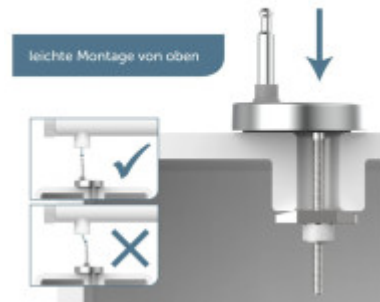

SCHÜTTE
LIEBESLIEBE UND BEQUEMHEIT GEFÜHLEN

SCHÜTTE
LIEBESLIEBE UND BEQUEMHEIT GEFÜHLEN